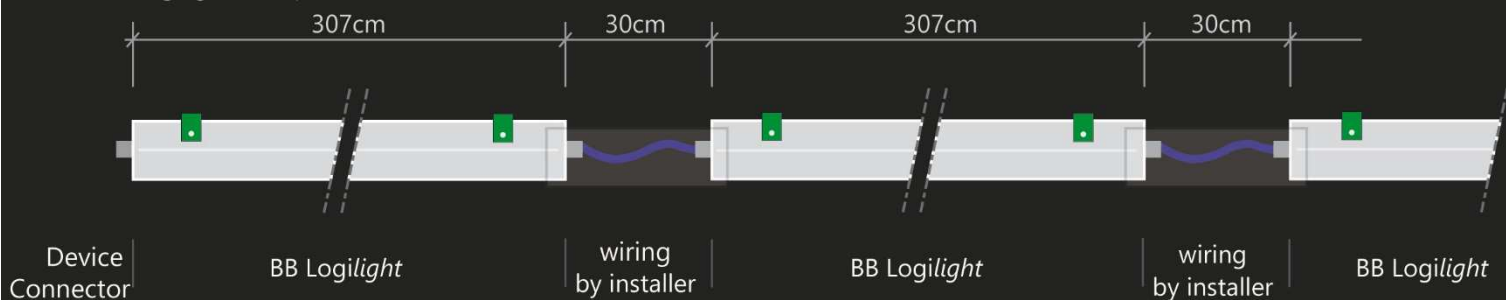

Product description

The system includes a continuous light line or stand-alone system made of polycarbonate tubes with internal aluminium component housing. A parallel placed LED strip emits light into an impact-proof polycarbonate tube.

Construction

| | |
|-----------------|-----------------------------------|
| Luminaire parts | extruded anodized aluminium |
| Light tube | 100/96mm Polycarbonate, UV stable |
| Power supply | Linear LED driver |
| Fixing | Stainless steel 304 |
| Connection | Device Connector |
| Light source | High quality Mid Power LED |
| LED lifetime | L80B50 = 100.000 hours |
| Light color | 4000K (3000 -5000K optional) |
| CRI | RA >70 (up to 92 optional) |

BB Logilight

BB
Lightpipe

Certifications

| | |
|------------------|---|
| Protection class | IP66 |
| Impact class | IK10 |
| Certificate | ENEC 71-104428 |
| Standards | EN 60598-1, EN 60598-2-2, EN 55015, EN 61000-3-2 |
| All wires | Low Smoke Zero Halogen |
| Material usage | Fully recyclable components Cradle to Cradle certification pending |

Connection detail (Device Connector)

Optional: Emergency Lighting

Build-in emergency lighting with battery status LED indicator

Easy replaceable battery; endurance min. 60 minutes with 10% lumen output

Basic Logilight Setup