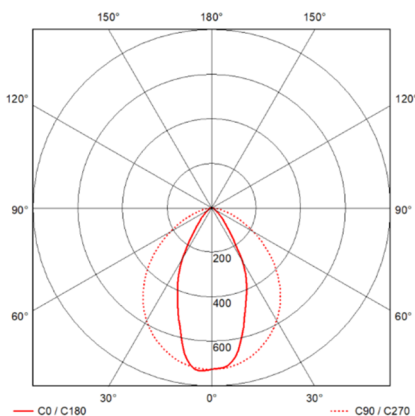

www.bblightpipe.com

member of the TKH Group